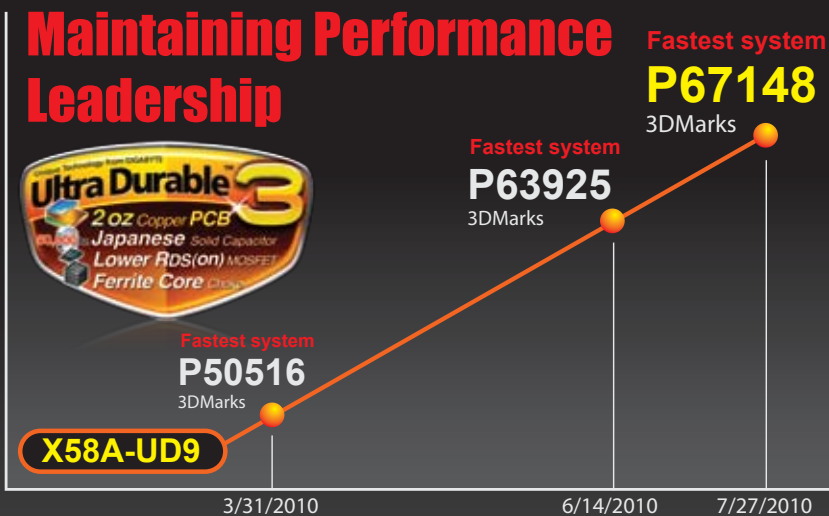

Hall of Fame

Rank	System	Score
1	GIGABYTE X58A-UD9 GIGABYTE GTX480 4 WAY SLI	P67148
2	NickShih@SR-2, EVGA+MSIGTX480x4, TPQ1200OC	P66031
3	ASUS Rampage III Extreme	P65980
4	GIGABYTE X58A-UD9 GIGABYTE GTX480 4 WAY SLI	P63925
5	Live with ASUS at Dreamhack	P63226

[Check out the full Top20 list](#)

GIGABYTE GA-X58A-UD9 takes 3DMark Vantage Fastest System crown with P67148 Marks (7/27/2010)

Fastest Dream Machine Configuration

Suggested Components List

CPU	Intel Core i7 980X	HDD	OCZ vertex 2 *6, Crucial RealSSD C300 256GB*6
MB	GIGABYTE X58A-UD9	Power Supply	Antec 1200w OC, Silverstone Strider ST1500
Graphics	NVIDIA GTX 480 4Way SLI ATI Radeon HD 5870 4WAY CrossfireX	CPU cooler	Thermaltake Frio, Coolermaster Aquagate Max, Thermalright Venomous X
Memory	GSkill F3-18400CL8T-6GBPIS (DDR3-2300C8), Corsair CMGTX2 2250MHz 2GB*3, ADATA Plus series DDR3-1866+ 2GB*3	Chassis	Lian-Li ARMORSUIT PC-P80R, Thermaltake VH6000BWS, Silverstone SST-RV01B-W (black+ window) Coolermaster HAF X (RC-942-KKN1)

Not all components may be available at all retail shops. Please confirm with your dealer prior to purchase.

Leader in Motherboard Innovation

2x Copper PCB